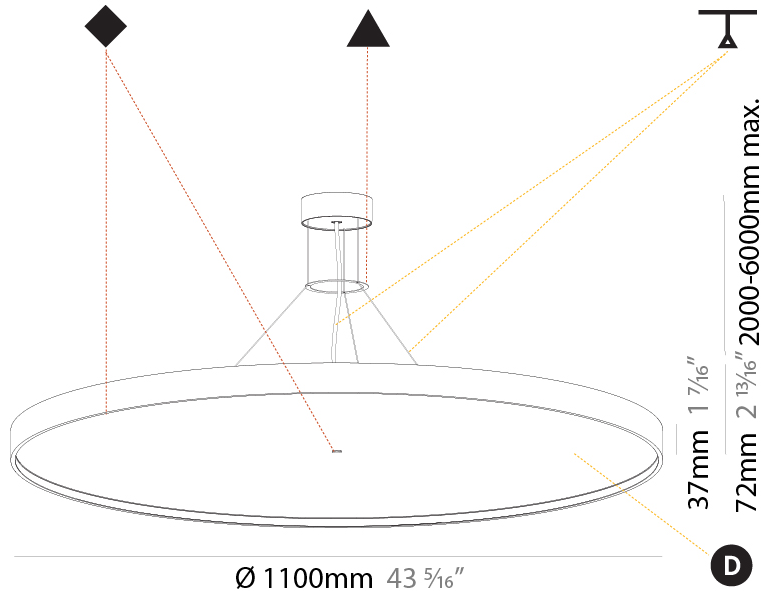

GENERAL

Series: Sign Diva
Subseries: Sign Diva
Partner: Prolicht
Division: Architectural
Installation: Suspension
Product Type: Pendant
Mounting Location: Ceiling
Light Distribution: Direct / Indirect

PHYSICAL

Shape: Round
Diameter (mm): 1100
Diameter (in): 43 ⁵/₁₆"
Height (mm): 72
Height (in): 2 ¹³/₁₆"
Weight (kg): 20.78
Weight (lbs): 45.81
Diffuser: PMMA - Opal / Micro-Prism / Sparkling Secret / Vintage Industrial
Fixture Finish: SSR / BKV / CWI / CRY / HAB / UFT / ITA / RUA / FTG / MYG / LOD / PUS / FRO / FUP / KIA / POP / BLS / SPG / MEY / GOH / CHC / COM / ABZ / JAG / OBR / MOS / ROR
Fixture Material: PMMA / Extruded Aluminum / Steel
Cable Details: 2000mm/78 3/4" or 6000mm/236 1/4" Transparent Cable

ELECTRICAL

Lamp Type: LED (Zhaga Standard)
Input Wattage (W): 169.4 / 28.6
Total Output Wattage (W): 135 / 24
Dimming: Tri-Mode (Non-Dimming and Phase Dimming (120Vac only) and 0-10V Dimming)
Driver Included: Yes
Driver Location: Integrated
Driver Type: Constant Current - Universal
Driver Class: Class 2
Input Voltage (V): 120 - 277
Constant Current (MA): 600 / 350

LED

Color Temperature (°K): 2700 / 3000 / 3500 / 4000
Max. Delivered Lumen (lm): 20030 / 20610 / 21050 / 21480
CRI: >90 CRI
Lamp Life (hrs): 50000

OPTICAL

RATINGS AND CERTIFICATIONS

Certified By: Certified for North American Standards
IP rating: IP20

PROJECT
TYPE
SPECIFIER
QUANTITY
DATE