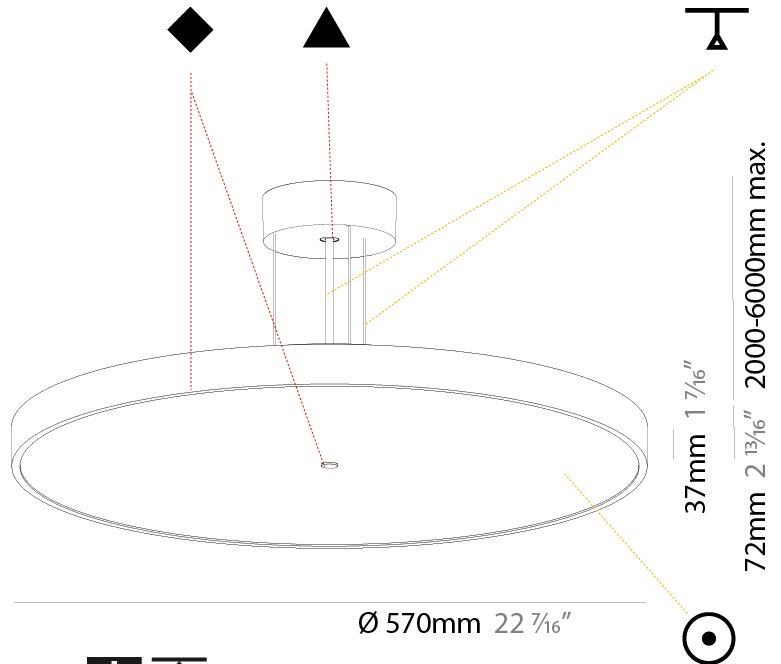

GENERAL

Series: Sign Diva
Subseries: Sign Diva
Partner: Prolicht
Division: Architectural
Installation: Suspension
Product Type: Pendant
Mounting Location: Ceiling
Light Distribution: Direct

PHYSICAL

Shape: Round
Diameter (mm): 570
Diameter (in): 22 7/16
Height (mm): 72
Height (in): 2 13/16
Max. Overall Height (mm): 6072
Max. Overall Height (in): 239 1/16
Weight (kg): 7.802
Weight (lbs): 17.2

Diffuser: PMMA - Opal / Micro-Prism / Sparkling Secret / Vintage Industrial with Shine Ring

Fixture Finish: SSR / BKV / CWI / CRY / HAB / UFT / ITA / RUA / FTG / MYG / LOD / PUS / FRO / FUP / KIA / POP / BLS / SPG / MEY / GOH / CHC / COM / ABZ / JAG / OBR / MOS / ROR

Fixture Material: PMMA / Extruded Aluminum / Steel

Cable Details: 2000mm or 6000mm Transparent Cable

ELECTRICAL

Lamp Type: LED (Zhaga Standard)
Input Wattage (W): 58.3
Total Output Wattage (W): 53
Dimming: Tri-Mode (Non-Dimming and Phase Dimming (120Vac only) and 0-10V Dimming)
Driver Included: Yes
Driver Location: Integrated
Driver Type: Constant Current - Universal
Driver Class: Class 2
Input Voltage (V): 120 - 277
Constant Current (MA): 350

LED

Color Temperature (°K): 2700 / 3000 / 3500 / 4000
Max. Delivered Lumen (lm): 5060 / 6120 / 6233 / 6360
CRI: >90 CRI
Lamp Life (hrs): 50000

OPTICAL

RATINGS AND CERTIFICATIONS

Certified By: Certified for North American Standards
IP rating: IP20

A