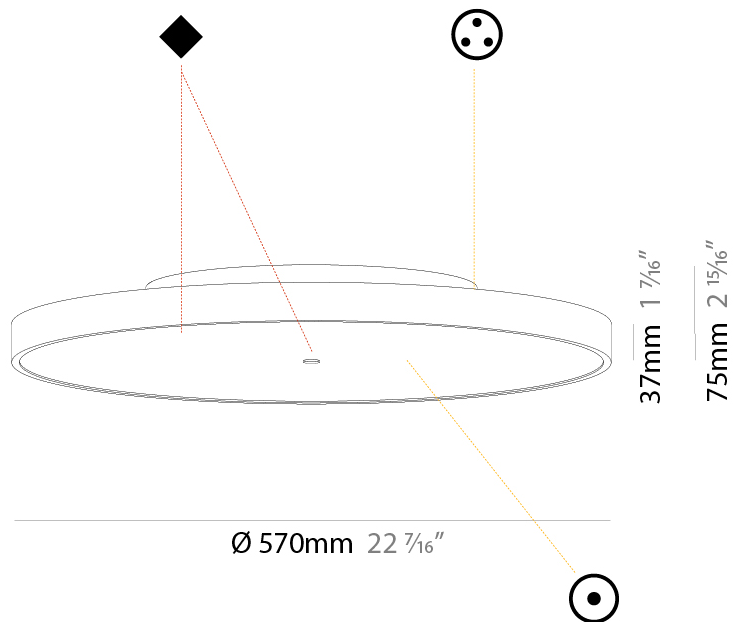

GENERAL

Series: Sign Diva
Subseries: Sign Diva
Partner: Prolicht
Division: Architectural
Installation: Surface
Product Type: Ceiling Surface
Mounting Location: Ceiling
Light Distribution: Direct / Indirect

PHYSICAL

Shape: Round
Diameter (mm): 570
Diameter (in): 22 ⁷/₁₆"
Height (mm): 75
Height (in): 2 ¹⁵/₁₆"
Weight (kg): 7.066
Weight (lbs): 15.578

Diffuser: Direct - PMMA - Opal/Micro-Prism/Sparkling Secret/Vintage Industrial with Shine Ring / Indirect - White/Yellow/Orange/Red/Blue/Green

Fixture Finish: SSR / BKV / CWI / CRY / HAB / UFT / ITA / RUA / FTG / MYG / LOD / PUS / FRO / FUP / KIA / POP / BLS / SPG / MEY / GOH / CHC / COM / ABZ / JAG / OBR / MOS / ROR

Fixture Material: PMMA / Extruded Aluminum / Steel

ELECTRICAL

Lamp Type: LED (Zhaga Standard)
Input Wattage (W): 58.3
Total Output Wattage (W): 53
Dimming: Tri-Mode (Non-Dimming and Phase Dimming (120Vac only) and 0-10V Dimming)
Driver Included: Yes
Driver Location: Integrated
Driver Type: Constant Current - Universal
Driver Class: Class 2
Input Voltage (V): 120 - 277
Constant Current (MA): 350

LED

Color Temperature (*K): 3000 / 3500 / 4000
Max. Delivered Lumen (lm): 6170 / 6292 / 6420
CRI: >90 CRI
Lamp Life (hrs): 50000

OPTICAL

RATINGS AND CERTIFICATIONS

Certified By: Certified for North American Standards
IP rating: IP20