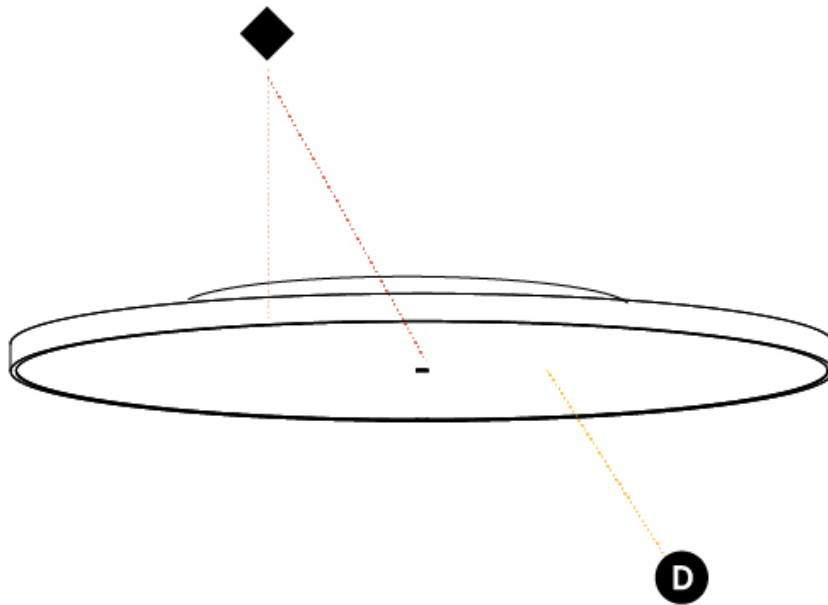

## SIGN DIVA SURFACE

A3D094-

PROJECT

TYPE

SPECIFIER

QUANTITY

DATE

PROJECT \_\_\_\_\_