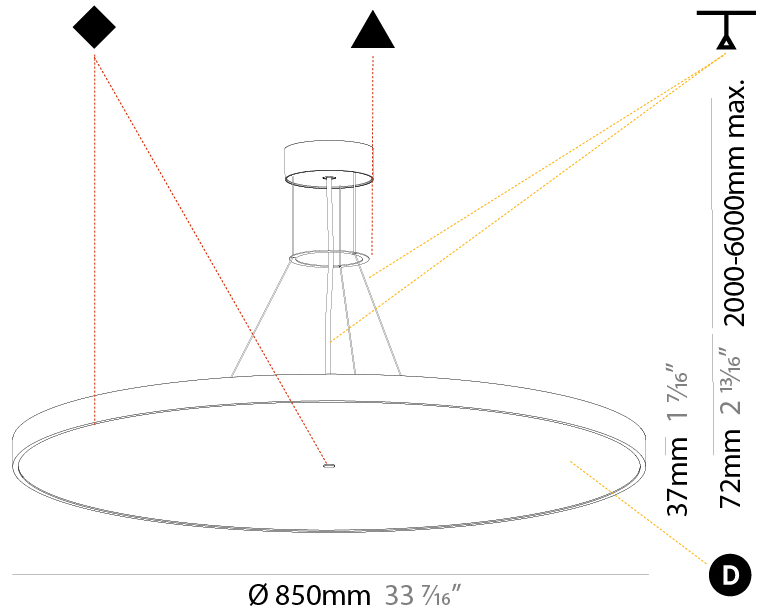

GENERAL

Series: Sign Diva
Subseries: Sign Diva
Partner: Prolicht
Division: Architectural
Installation: Suspension
Product Type: Pendant
Mounting Location: Ceiling
Light Distribution: Direct

PHYSICAL

Shape: Round
Diameter (mm): 850
Diameter (in): 33 7/16"
Height (mm): 72
Height (in): 2 13/16"
Max. Overall Height (mm): 6072
Max. Overall Height (in): 239 1/16"
Weight (kg): 14.005
Weight (lbs): 30.88
Diffuser: PMMA - Opal / Micro-Prism / Sparkling Secret / Vintage Industrial
Fixture Finish: SSR / BKV / CWI / CRY / HAB / UFT / ITA / RUA / FTG / MYG / LOD / PUS / FRO / FUP / KIA / POP / BLS / SPG / MEY / GOH / CHC / COM / ABZ / JAG / OBR / MOS / ROR
Fixture Material: PMMA / Extruded Aluminum / Steel
Cable Details: 2000mm or 6000mm Transparent Cable

ELECTRICAL

Lamp Type: LED (Zhaga Standard)
Input Wattage (W): 96.8
Total Output Wattage (W): 76.8
Dimming: Tri-Mode (Non-Dimming and Phase Dimming (120Vac only) and 0-10V Dimming)
Driver Included: Yes
Driver Location: Integrated
Driver Type: Constant Current - Universal
Driver Class: Class 2
Input Voltage (V): 120 - 277
Constant Current (MA): 600

LED

Color Temperature (°K): 2700 / 3000 / 3500 / 4000
Max. Delivered Lumen (lm): 7960 / 9950 / 10153 / 10360
CRI: >90 CRI
Lamp Life (hrs): 50000

OPTICAL

RATINGS AND CERTIFICATIONS

Certified By: Certified for North American Standards
IP rating: IP20