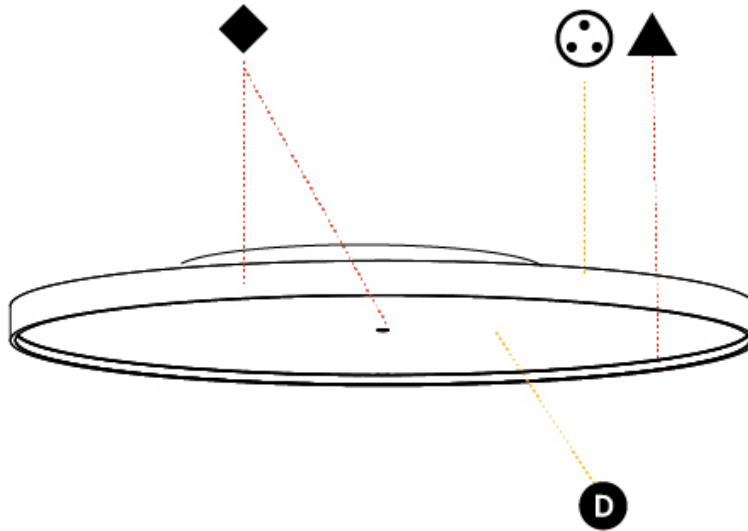

SIGN DIVA SURFACE

A3D089-

PROJECT
TYPE
SPECIFIER
QUANTITY
DATE